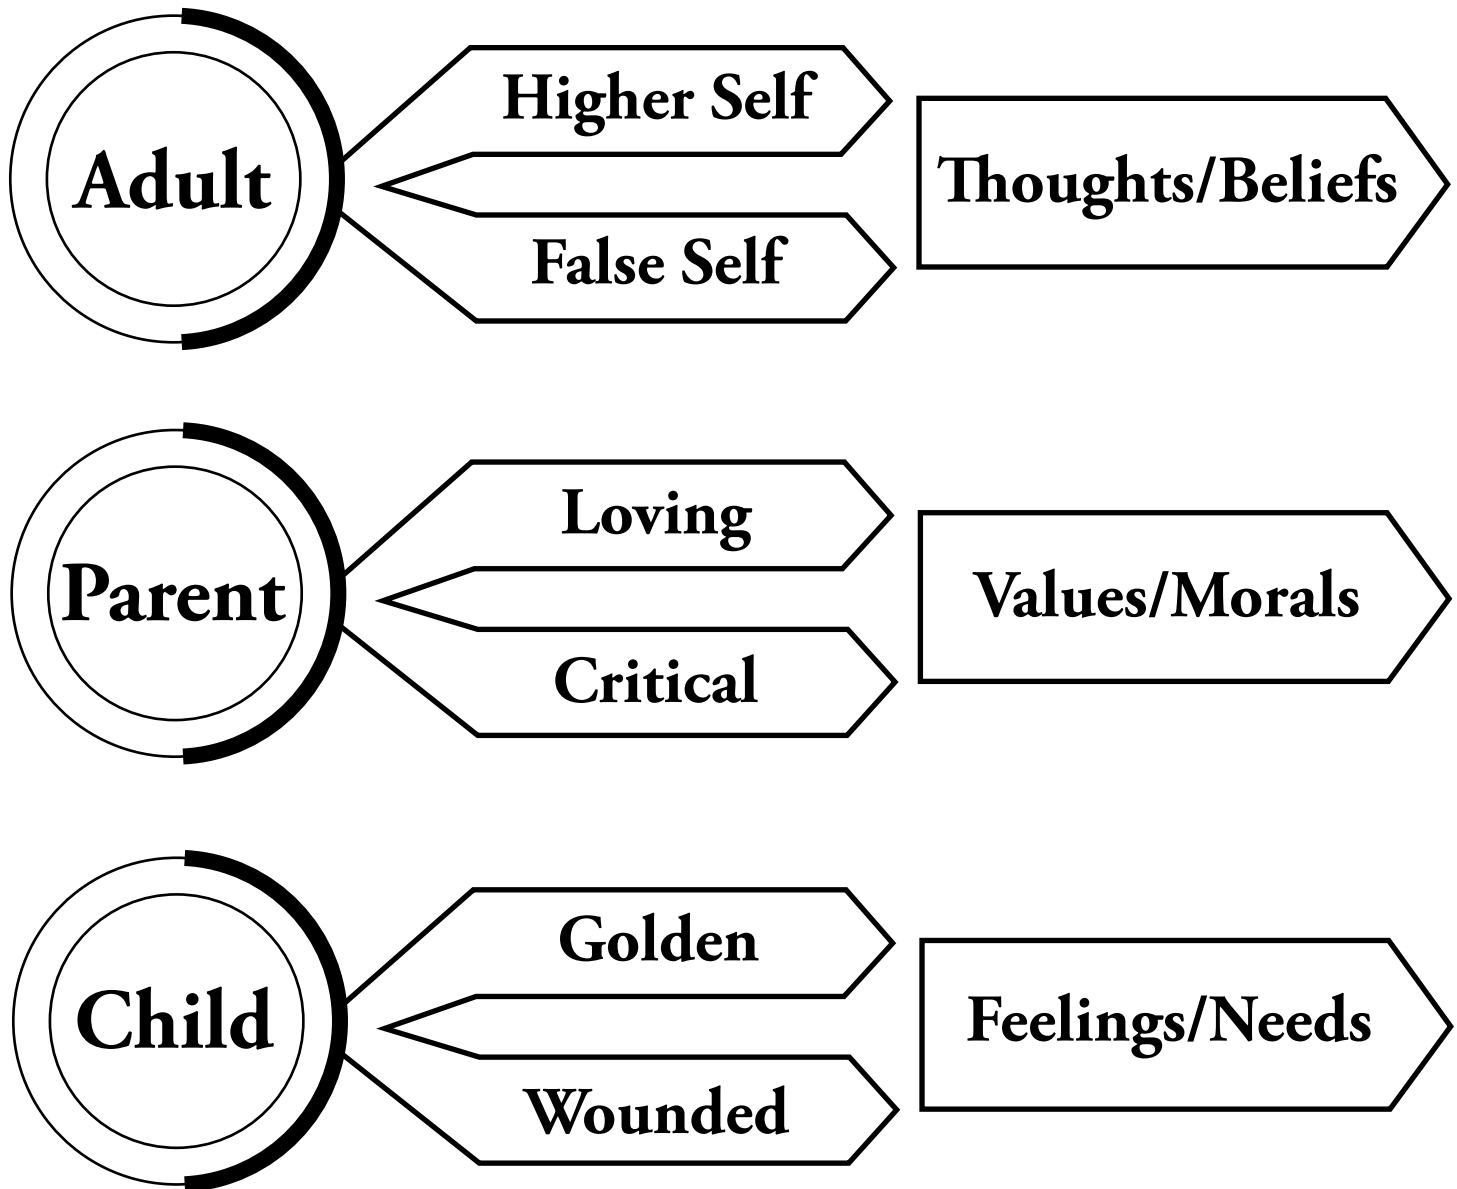

Structure of Our Inner Family

The concept of the three ego states—Adult/Parent/Child— originated from Eric Berne's Transactional Analysis (*Games People Play*, 1964), revising Sigmund Freud's id, ego, and super-ego.